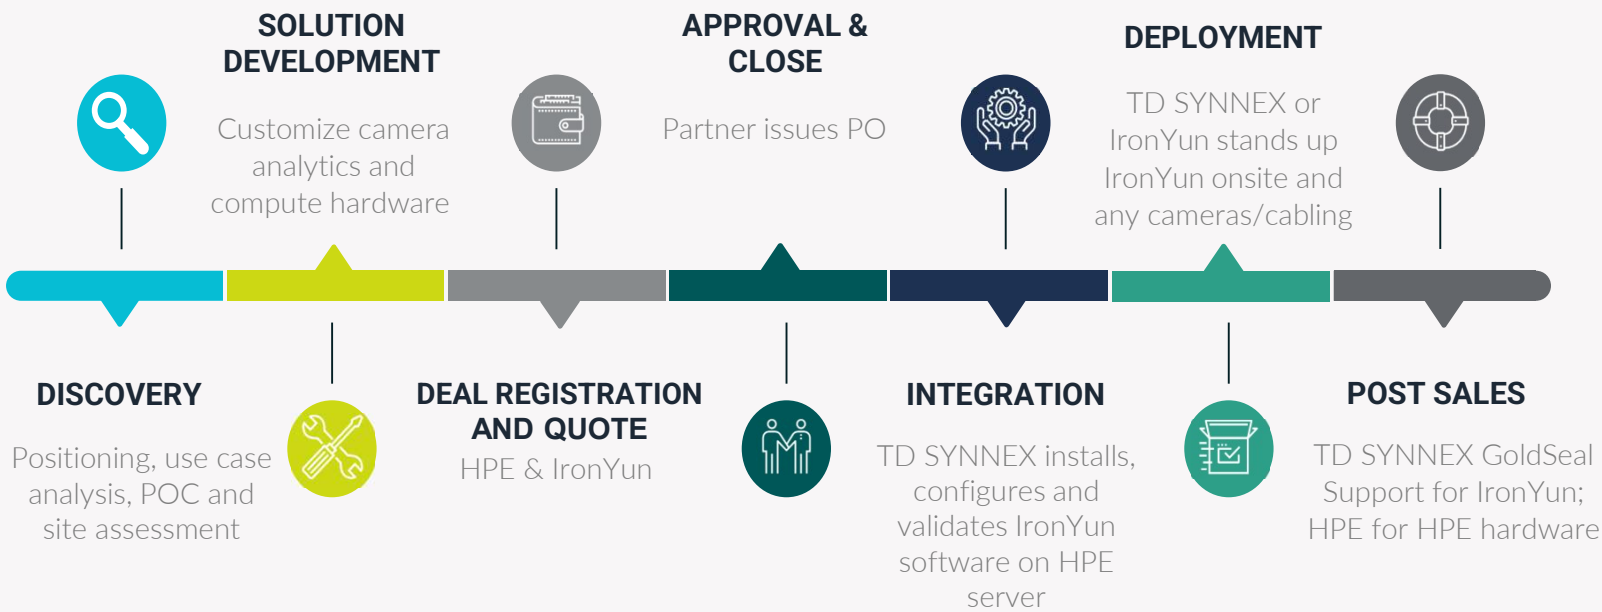

## Aggregated Solutions

## DISCOVERY TO DEPLOYMENT OVERVIEW

The HPE IronYun Vision AI Platform is a comprehensive hardware and software solution that leverages advanced AI to create intelligent video. As your solutions aggregator, TD SYNnex absorbs complexity and empowers our partners to scale their businesses and deliver value across the digital enterprise.

Our process from Discovery to Deployment offers an easy-to-sell solution allowing businesses to leverage the power of video across all aspects of business from physical security to the most complex business use cases, leaving the difficulty of development and integration to the experts at TD SYNnex.