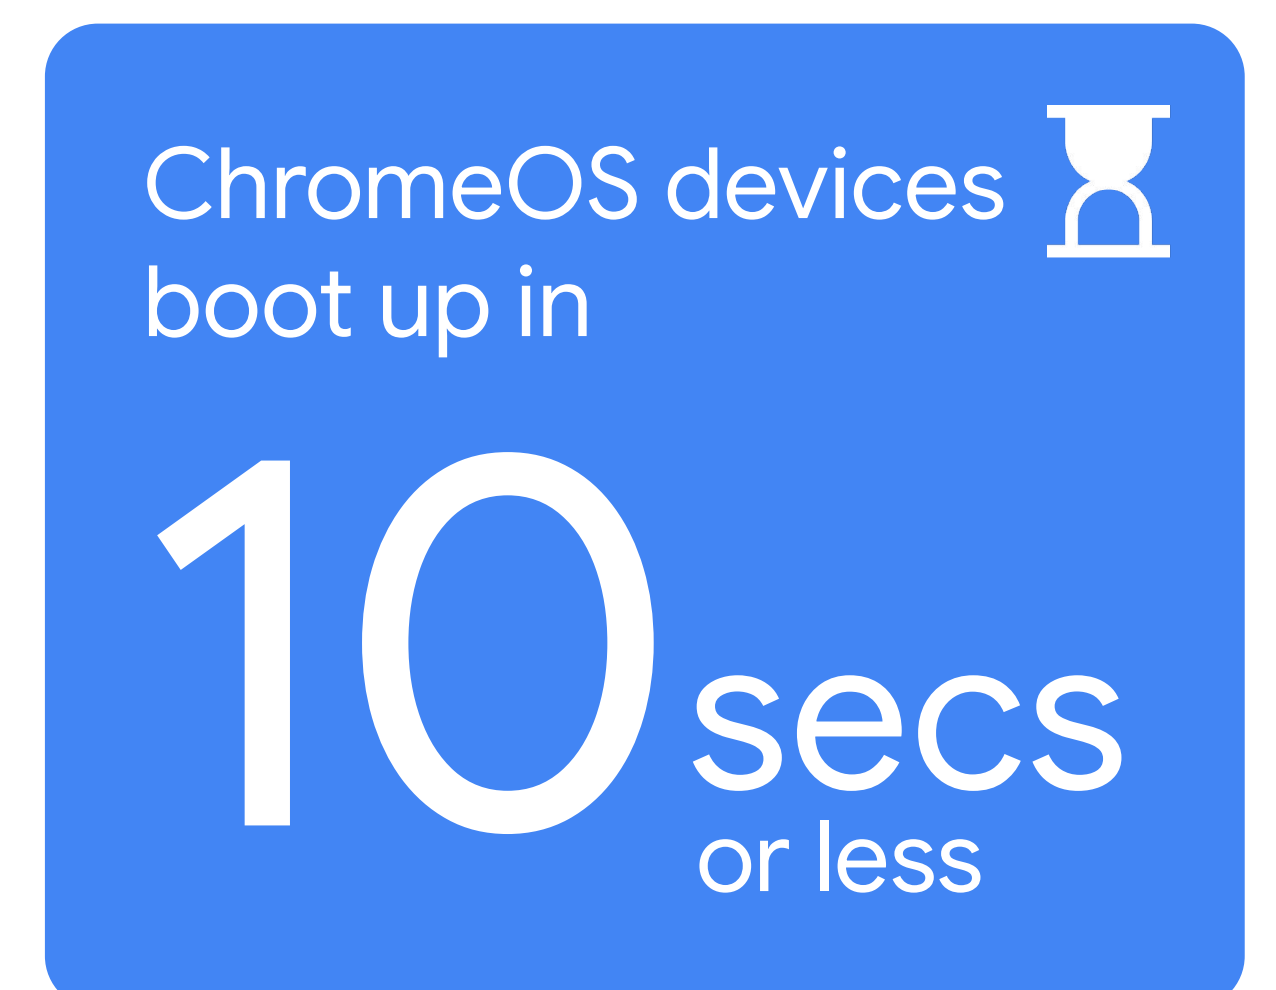

ChromeOS for your small business

ChromeOS is a business-friendly operating system that saves you time, money, and hassle. It's fast, secure, and cloud-based, so you can stay productive no matter where you are. With ChromeOS, you can focus on what you do best and let your IT take care of itself.

What does this mean?

ChromeOS laptops and tablets are ready to go right out of the box, saving you up to 45 minutes per device.¹ Because ChromeOS devices boot up in seconds, sign in fast, and require little upkeep, so you get more minutes back in your day to tackle your to-do list. Ransomware files are automatically blocked by ChromeOS, which means your data is protected even if someone tries to open an infected file.