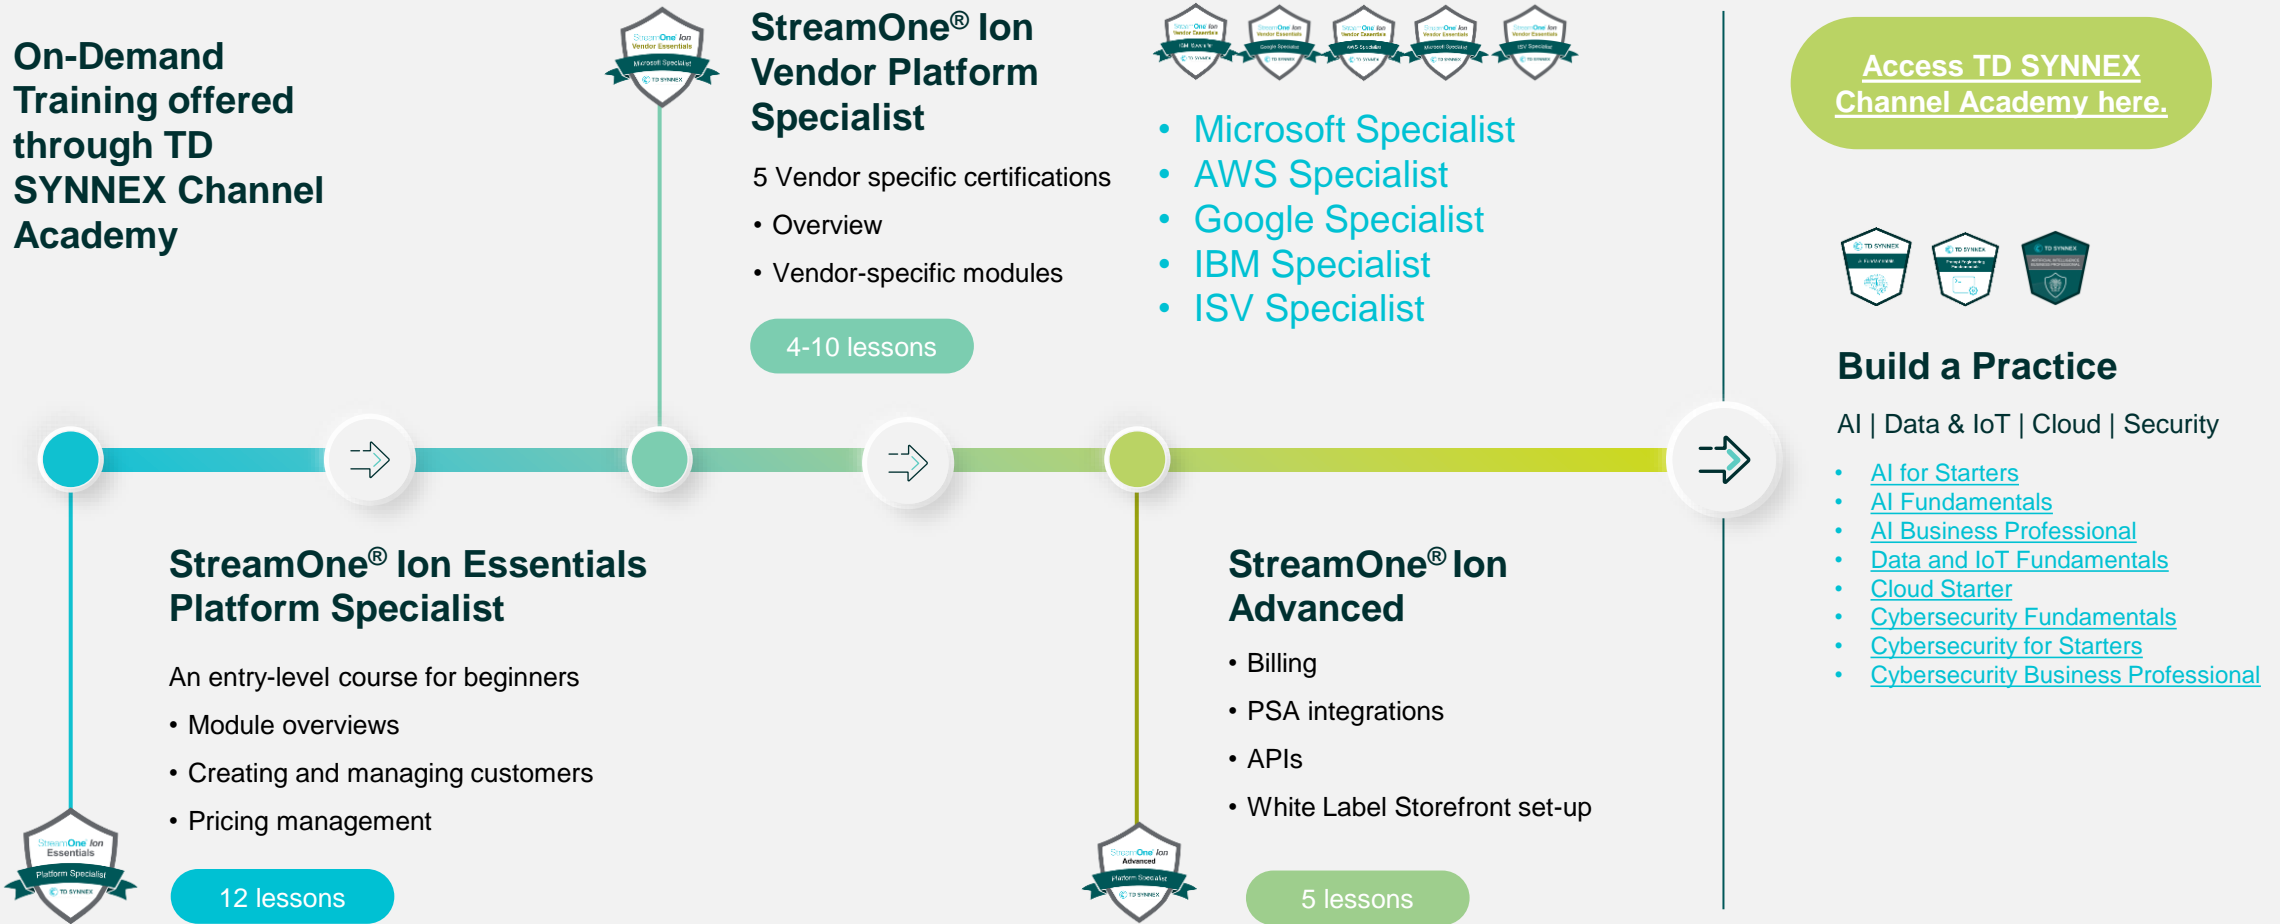

Global Learning Journey

On-Demand Training offered through TD SYNnex Channel Academy

StreamOne® Ion Essentials Platform Specialist

An entry-level course for beginners

- Module overviews
- Creating and managing customers
- Pricing management

12 lessons

StreamOne® Ion Vendor Platform Specialist

5 Vendor specific certifications

- Overview
- Vendor-specific modules

4-10 lessons

- Microsoft Specialist
- AWS Specialist
- Google Specialist
- IBM Specialist
- ISV Specialist

StreamOne® Ion Advanced

- Billing
- PSA integrations
- APIs
- White Label Storefront set-up

5 lessons

Access TD SYNnex Channel Academy here.

Build a Practice

AI | Data & IoT | Cloud | Security

- [AI for Starters](#)
- [AI Fundamentals](#)
- [AI Business Professional](#)
- [Data and IoT Fundamentals](#)
- [Cloud Starter](#)
- [Cybersecurity Fundamentals](#)
- [Cybersecurity for Starters](#)
- [Cybersecurity Business Professional](#)